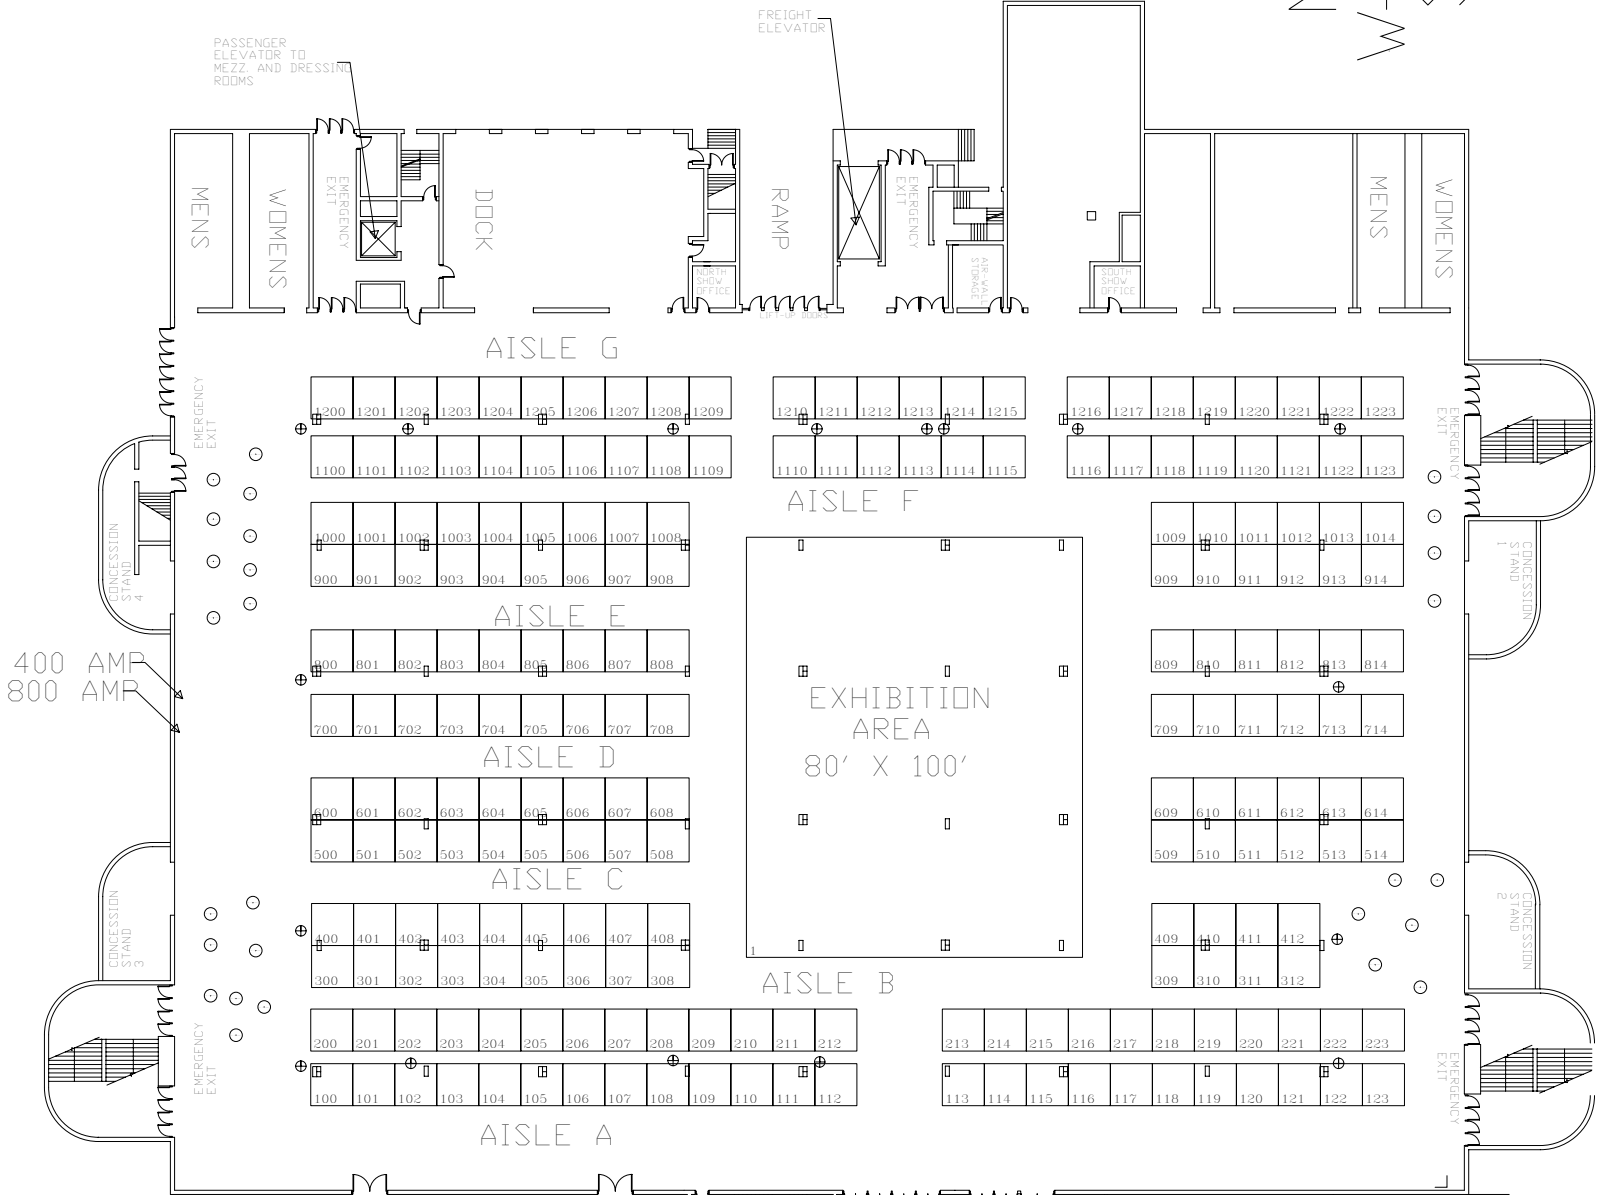

BATTELLE HALL
GREATER COLUMBUS CONVENTION CENTER

2007 EXTREME SPORTS EXPO
FEB. 24 & 25

Public Entrance Doors

HYATT REGENCY
BALLROOM